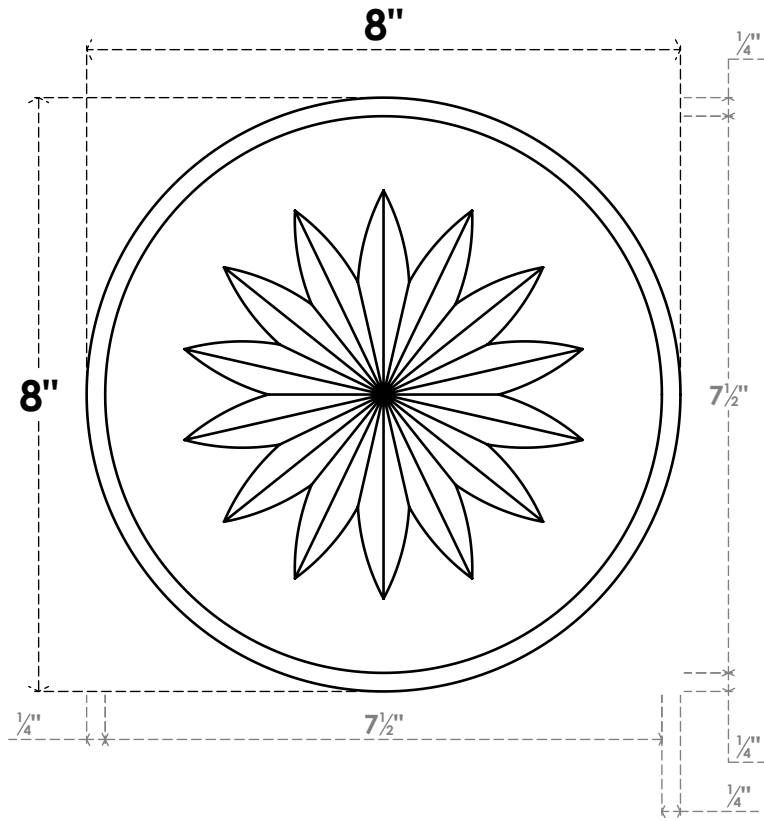

# ROSP080X080X050GRY10

8"W X 8"H X 1/2"P STANDARD GRAYSON FLOWER ROSETTE WITH BEVELED EDGE, ARCHITECTURAL GRADE PVC

**FRONT**

**SIDE**

EKENA MILLWORK  
2300 WEST MAIN ST.  
CLARKSVILLE, TX 75426  
TOLL FREE: 866-607-0453  
WWW.EKENAMILLWORK.COM