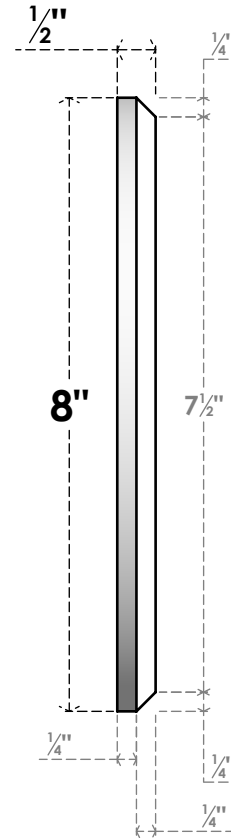

# ROSP080X080X050GRY10

8"W X 8"H X 1/2"P STANDARD GRAYSON FLOWER ROSETTE WITH BEVELED EDGE, ARCHITECTURAL GRADE PVC

**FRONT**

**SIDE**

EKENA MILLWORK  
2300 WEST MAIN ST.  
CLARKSVILLE, TX 75426  
TOLL FREE: 866-607-0453  
WWW.EKENAMILLWORK.COM

**NOTES**

1. INSTALLATION TO BE COMPLETED IN ACCORDANCE WITH MANUFACTURER'S SPECIFICATIONS.
2. DRAWING MAY NOT BE TO SCALE
3. THIS DRAWING IS INTENDED FOR DESIGN AND PLANNING PURPOSES ONLY.
4. ALL INFORMATION CONTAINED HEREIN WAS CURRENT AT THE TIME OF DEVELOPMENT BUT MUST BE REVIEWED AND APPROVED BY THE PRODUCT MANUFACTURER TO BE CONSIDERED ACCURATE.
5. ARCHITECTURAL GRADE PVC PRODUCTS ARE MADE FROM EXPANDED CELLULAR PVC AND COME NATURALLY WHITE BUT MAY BE PAINTED